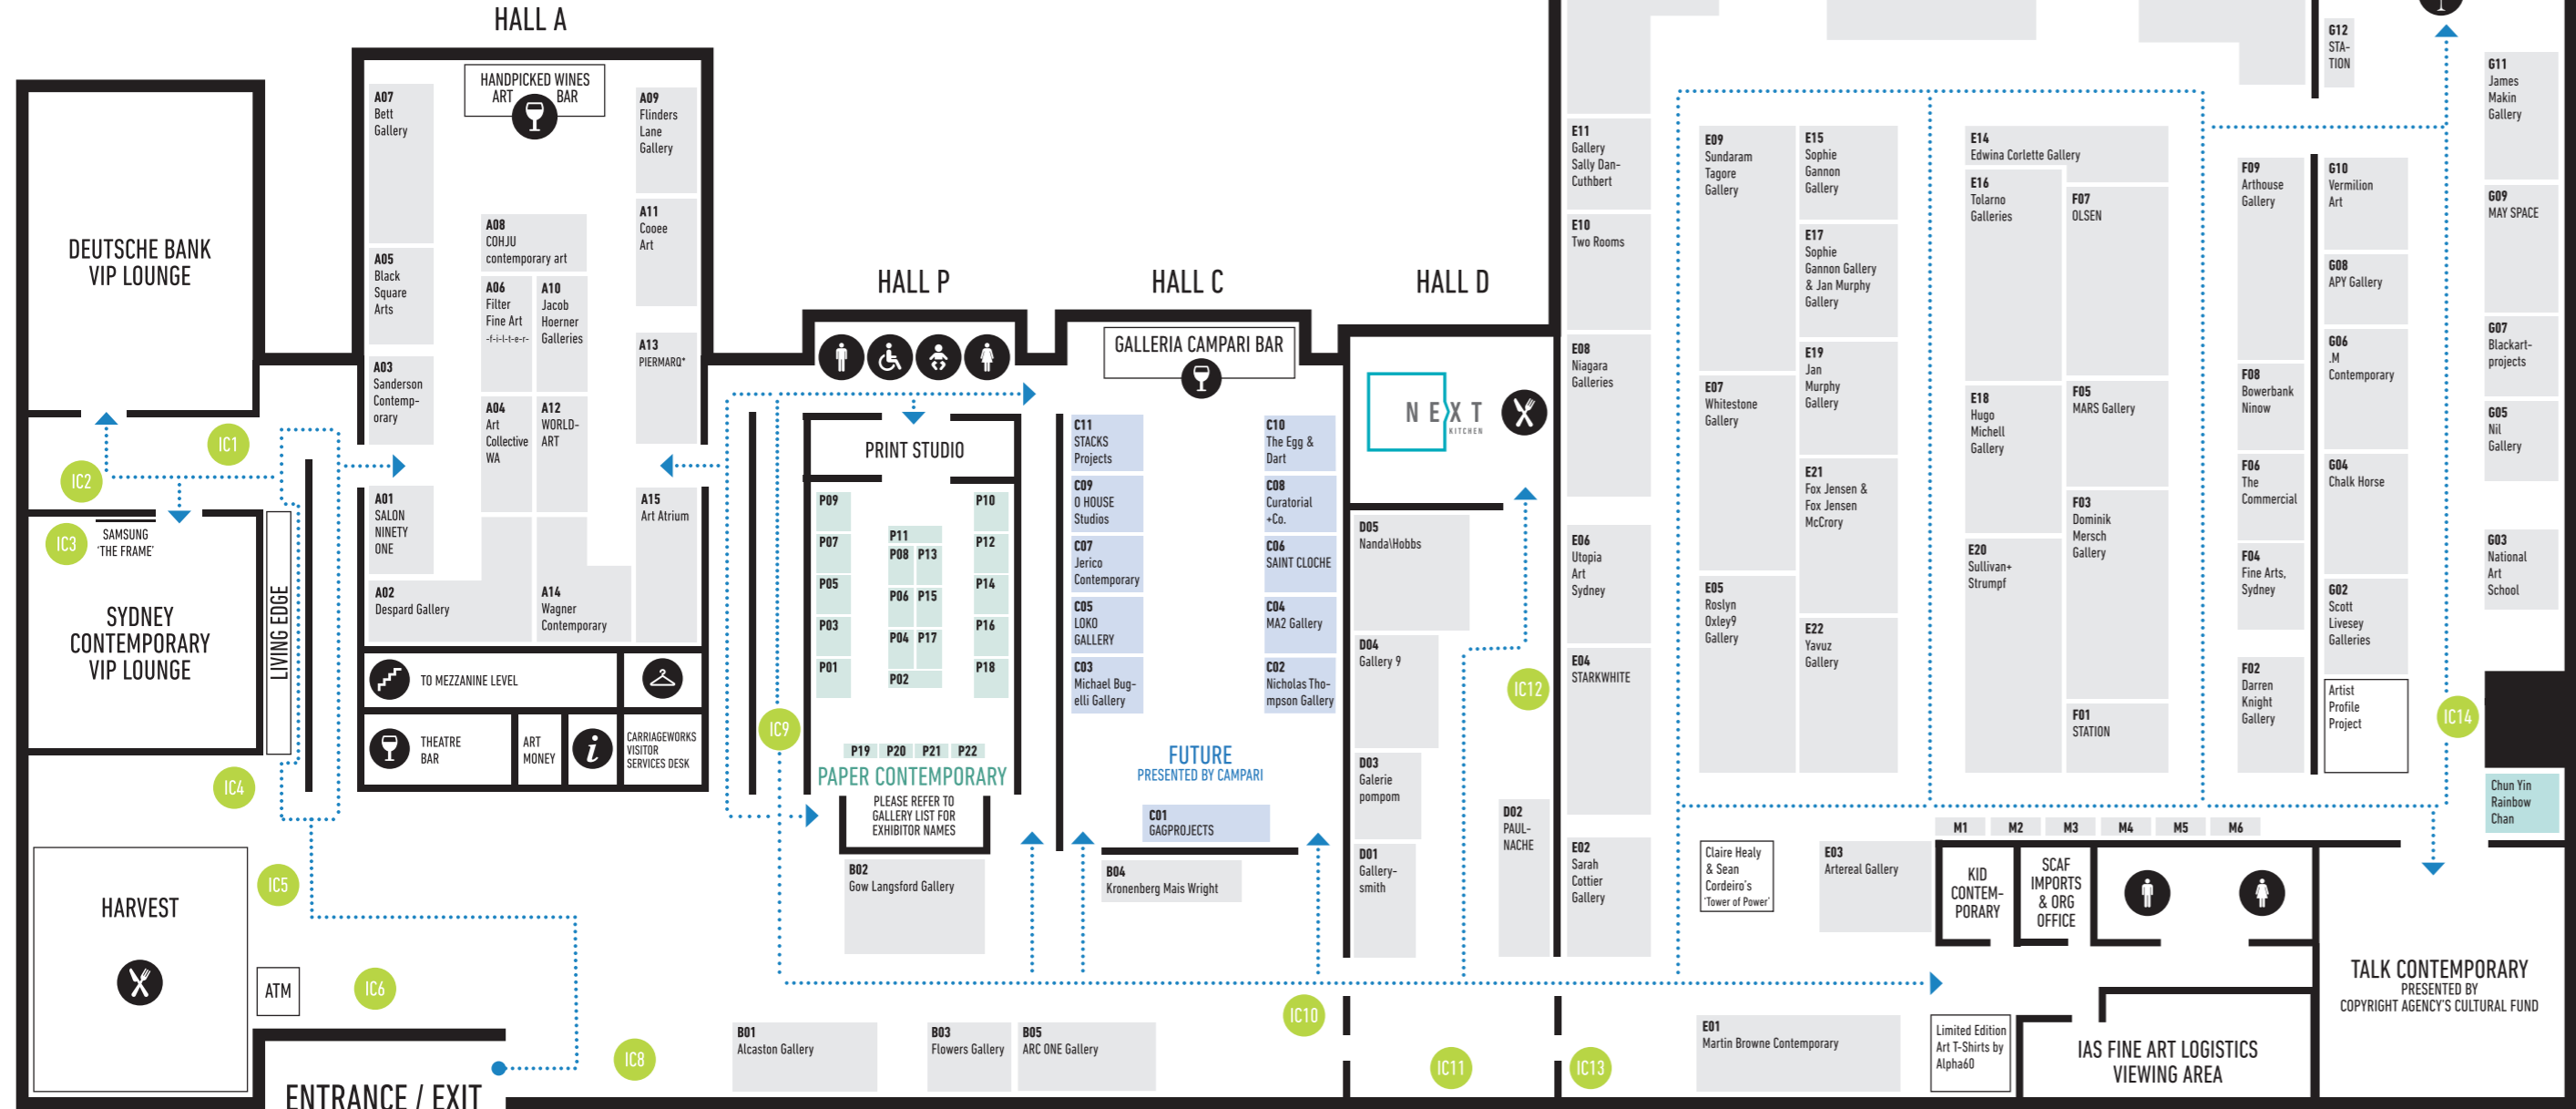

SYDNEY CONTEMPORARY 2019

GALLERIES

- Alcaston Gallery, Melbourne **B01**
- APY Gallery, Sydney **G08**
- ARC ONE Gallery, Melbourne **B05**
- Art Atrium, Sydney **A15**
- Art Collective WA, Perth **A04**
- Arterreal Gallery, Sydney **E03**
- Arthouse Gallery, Sydney **F09**
- Australian Galleries, Melbourne | Sydney **F10**
- Bett Gallery, Hobart **A07**
- Black Square Arts, Cairns **A05**
- Blackartprojects, Melbourne **G07**
- Bowerbank Ninow, Auckland **F08**
- Chalk Horse, Sydney **G04**
- COHJU contemporary art, Kyoto **A08**
- COHJU contemporary art, Sydney **A11**
- Darren Knight Gallery, Sydney **F02**
- Despard Gallery, Hobart **A02**
- Dominik Mersch Gallery, Sydney **F03**
- Edwina Corlette Gallery, Brisbane **E14**
- Filter Fine Art -f-i-l-t-e-r-, Sydney **A06**
- Fine Arts, Sydney, Sydney **F04**
- Flinders Lane Gallery, Melbourne **A09**
- Flowers Gallery, London | New York **B03**
- Fox Jensen & Fox Jensen McCrory, Sydney | Auckland **E21**
- Galerie pompom, Sydney **D03**
- Gallerie 9, Sydney **D04**
- Gallerie 9, Sydney **D04**
- Gow Langford Gallery, Auckland **B02**
- Hugo Michell Gallery, Adelaide **E18**
- Jacob Hoerner Galleries, Melbourne **A10**
- James Makin Gallery, Melbourne **G11**
- Jan Murphy Gallery, Brisbane **E19**
- Justin Miller Art, Sydney **E12**
- Kronenberg Mais Wright, Sydney **B04**
- .M Contemporary, Sydney **G06**
- MARS Gallery, Melbourne **F05**
- Martin Browne Contemporary, Sydney **E01**
- MAY SPACE, Sydney **G09**
- Michael Reid, Sydney | Berlin **E13**
- NandaHobbs, Sydney **D05**
- National Art School, Sydney **G03**
- Niagara Galleries, Melbourne **E08**
- Nil Gallery, Paris **G05**
- OLSEN, Sydney | New York **F07**
- PAULNACHE, Gisborne **D02**
- PIERMARQ, Sydney **A13**
- Roslyn Oxley9 Gallery, Sydney **E05**
- SALON NINETY ONE, Cape Town **A01**
- Sanderson Contemporary, Auckland **A03**
- Sarah Cottier Gallery, Sydney **E02**
- Scott Livesey Galleries, Melbourne **G02**
- Sophie Gannon Gallery, Melbourne **E15**
- Starkwhite, Auckland **E04**
- STARKWHITE, Auckland **E04**
- Utopia Art Sydney, Sydney **E06**
- Vermilion Art, Sydney **G10**
- Wagner Contemporary, Sydney **A14**
- Whitestone Gallery, Hong Kong | Tokyo | Taipei | Nagano **E07**
- WORLDART, Cape Town **A12**
- Yavuz Gallery, Singapore **E22**

- STATION, Melbourne | Sydney **F01 & G12**
- Sullivan+Strumpf, Sydney | Singapore **E20**
- Sundaram Tagore Gallery, New York | Singapore | Hong Kong **E09**
- The Commercial, Sydney **F06**
- Tolarno Galleries, Melbourne **E16**
- Two Rooms, Auckland **E10**
- Utopia Art Sydney, Sydney **E06**
- Vermilion Art, Sydney **G10**
- Wagner Contemporary, Sydney **A14**
- Whitestone Gallery, Hong Kong | Tokyo | Taipei | Nagano **E07**
- WORLDART, Cape Town **A12**
- Yavuz Gallery, Singapore **E22**